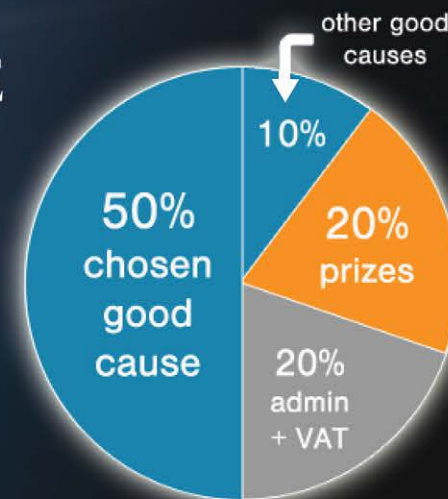

It is quick and easy to register or buy tickets. Just go on-line at

www.corbylottery.co.uk

Good Luck

HOW DOES THE £1 GET SPENT?

You can see how the pound is split in the figure to the right. As you can see 60% from every ticket sold goes directly to good causes!

WHAT ARE THE PRIZES?

Matching Numbers: You must match the first or last 2-6 numbers in a row to win! Odds of winning any prize 50:1

HOW DOES IT WORK FOR GOOD CAUSES?

Good causes that support the Corby community can get their own page on the site. They will keep 50% of all tickets sold through their page.