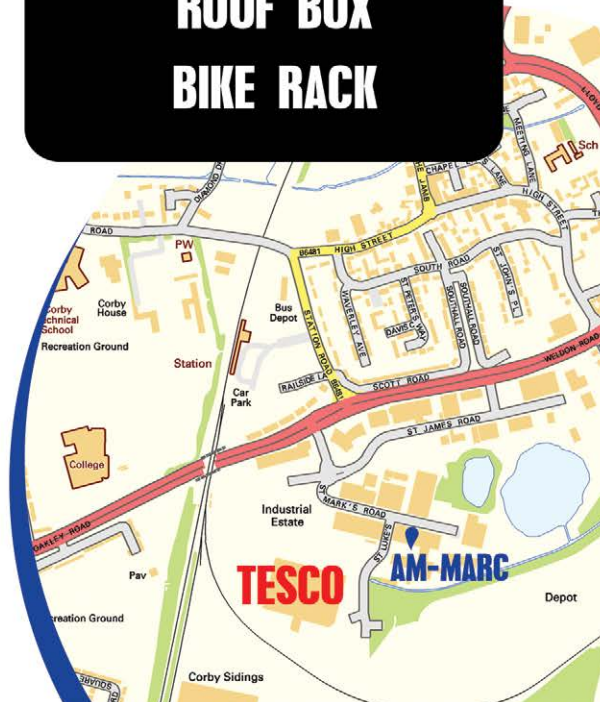

FOR SALE

**TRAILER
CAR TRANSPORTER
PARTS**

FOR HIRE

**TRAILER
ROOF BOX
BIKE RACK**

AM-MARC

CALL: 07526 361813
St. Marks Business Centre Corby NN18 8AN